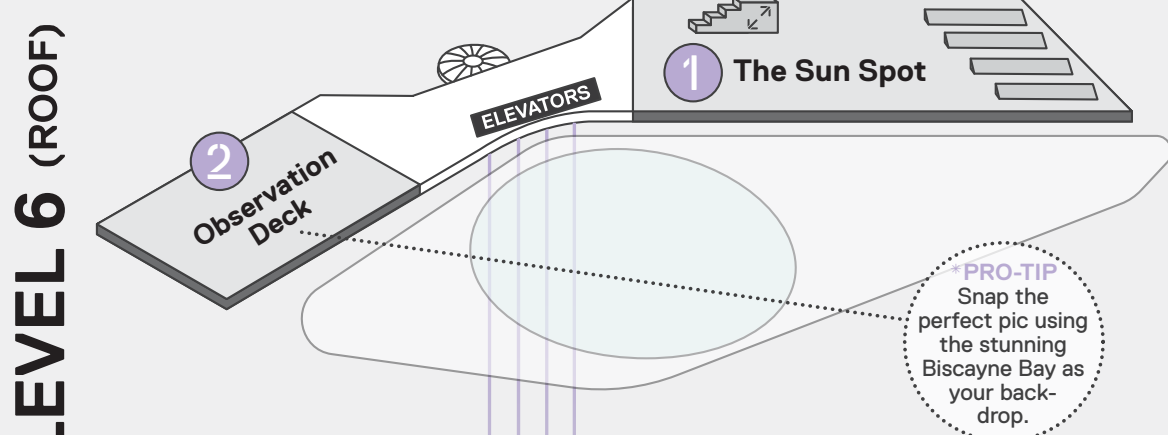

Guide to Your Visit

RESTROOMS

HAND-WASHING STATIONS

Frost Science is a smoke-free facility. No smoking or vaping on property.

Don't forget to grab a bite at **Food@Science** and shop for unique gifts and souvenirs at the **Science Store!**