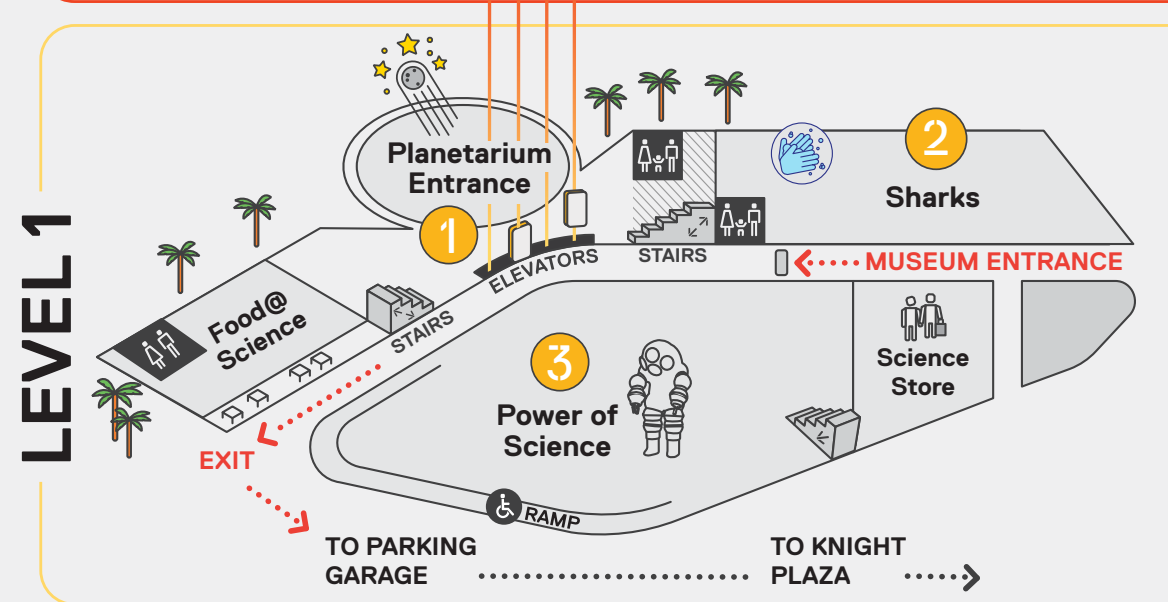

Guide to Your Visit

RESTROOMS

HAND-WASHING STATIONS

Frost Science is a smoke-free facility. No smoking or vaping on property.

Don't forget to grab a bite at **Food@Science** and shop for unique gifts and souvenirs at the **Science Store!**