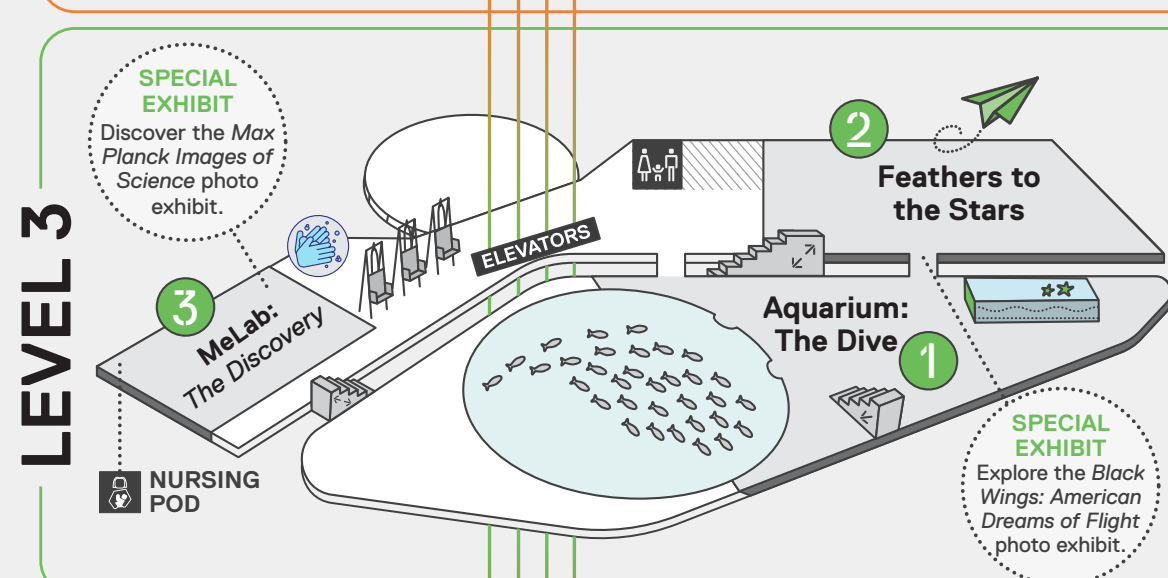

Guide to Your Visit

RESTROOMS

HAND-WASHING STATIONS

Frost Science is a smoke-free facility. No smoking or vaping on property.

Don't forget to grab a bite at **Food@Science** and shop for unique gifts and souvenirs at the **Science Store!**